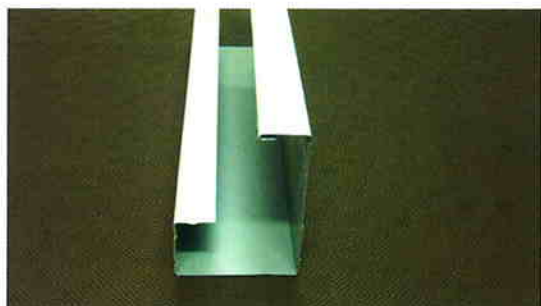

## Superior Quality

Spacespan Fascia Guttering Systems are made from .65mm gauge Colorbond Zincalume II Steel. This provides an economical benefit as they are able to be used as support beams.

They are available in a wide range of styles and colours so you are sure to find a colour to match your existing home.

## Matching Cast Gutter Corners

This feature gives a much better appearance as it eliminates unsightly mitre joints and the added convenience of the leaf guard. The integrated leaf guard fits neatly inside the guttering to prevent leaves clogging the downpipes, giving you greater leisure time as less maintenance is required.

### Sizes:

4.0m, 5.0m, 6.0m and 7.5m  
Plain and Slotted