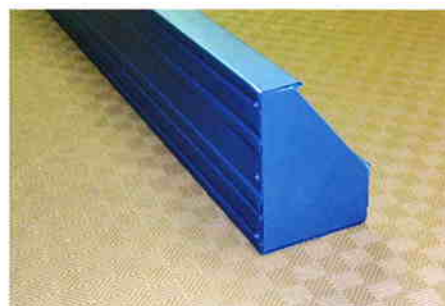

Australia Wide Distributor Network

SPACE SPAN
LIVING SYSTEMS